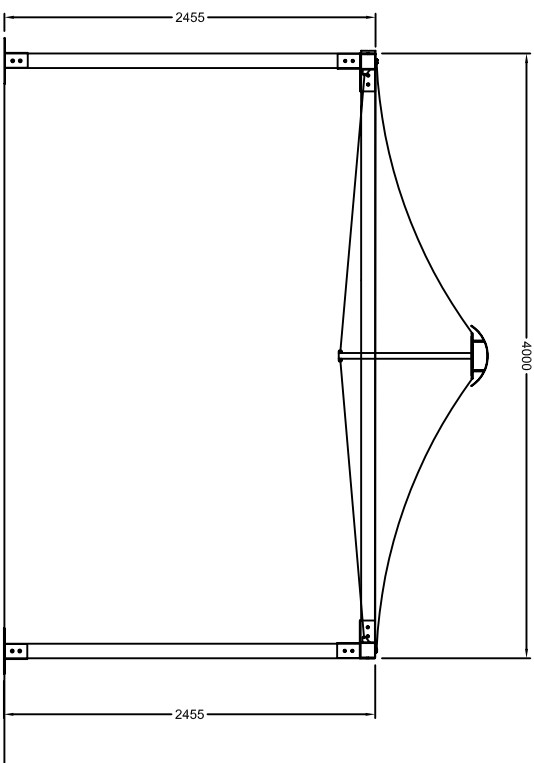

Front Elevation

Side Elevation

Plan View

Revision	Date	Details

Client

Tensilefabric SC

Title 4m x 4m Single Cone Canopy

Scale 1:50@A3

Date 28.02.06

Drawn

Dwg. no.

Revision 0

Garaway House,
 Chantry Road, Clifton,
 Bristol, BS8 2QF.
 T + 0870 609 0051
 F+ 0870 609 0052
 mail@tensilefabric.co.uk

This drawing and the information it shows are copyright and may not be reproduced without permission.