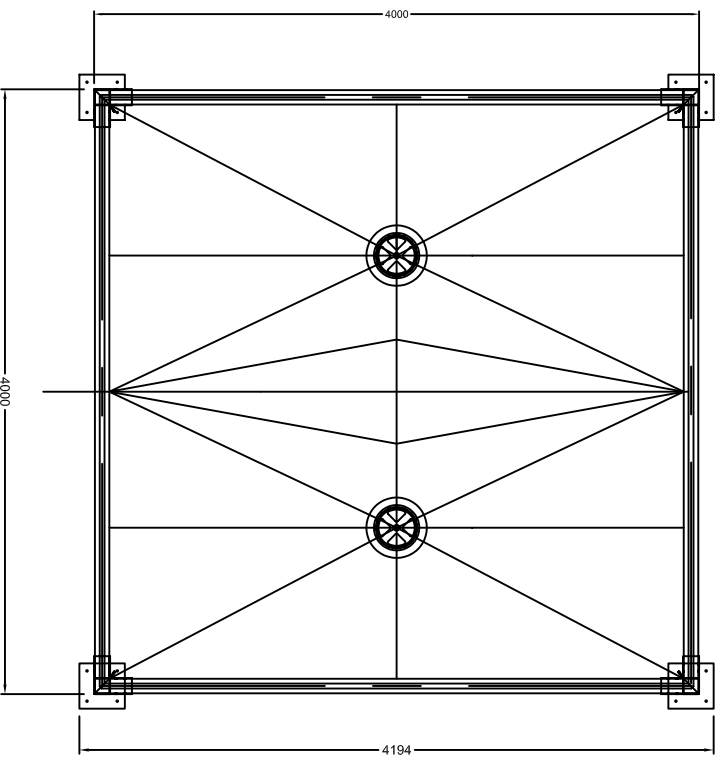

Front Elevation

Side Elevation

Plan View

Revision	Date	Details

Client

Tensilefabric SC

Title 4m x 4m Single Cone Canopy

Scale 1:50@A3